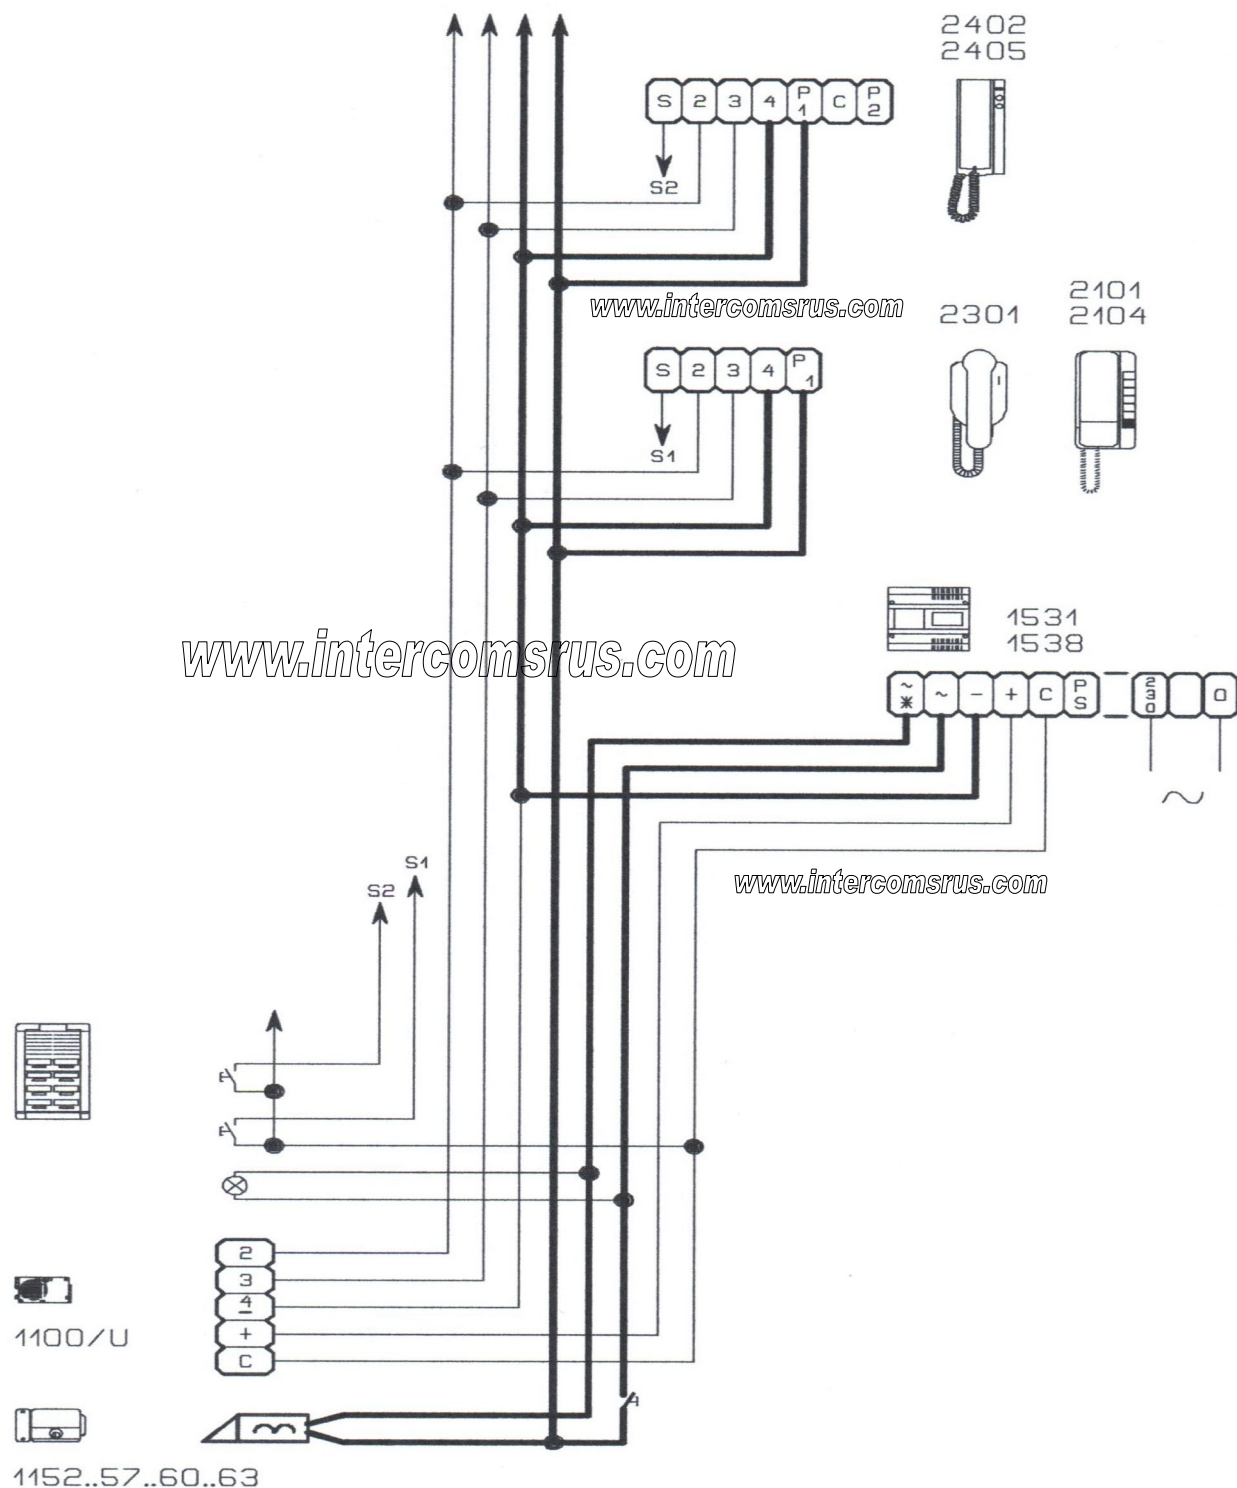

2) Some older systems will have cable with one coloured core and a solid white core in this case mark each core with a marker or tape.

3) Some systems may have loop on wiring, you will have 2 cables into your handset (make sure any joins remain, as these may be serving other flats on the system).

Compatibility Chart

COMELIT ART. 2602U - ART. 2603U <i>www.intercomsrus.com</i>	A	B	C	D	E	E M	J1
ACET	5	10	2	9	7	M	-V
ALCAD TEL-001 - TEL002	1	3	2	5	4	E	-V
AMPER	D	A	C	E	B	M	-V
ATEA	2	4	3	5	1	M	-V
AUTA	10	3	4	12	7	M	-V
AUTA TF92	10	3	4	12	7	E	-V
AUTELCO	P5	a	1	2	b	M	-V
BELL SYSTEM TELEPHONE	Z	R	O	I	T	M	-V
BITRON	9	2	6	C7	1	E	-V
BOGEN	T	1	3	6	2	M	-V
BPT	9	9	5	7	8	E	-V
BPT	2	1	4	3	5	M	-V
CENTRAMATIC	4	2	1	5	3	M	-V
CITESA	1	4	C	B	3	M	-V
CITVOX	5	10	9	T	7	M	-V
COFREL (LT TERRANEO)	T1	1	3	6	2	M	-V
COFREL (LT TERRANEO)	6	4	1	5	3	E	-V
COFREL 600 (LT TERRANEO)	T	1	3	6	2	M	-V
COFREL 603 (LT TERRANEO)	T	6	3	6	2	M	-V
COMELIT VOX ART. 2100	P1	3	4	1	2	M	-V
COMELIT VOX ART. 2101	P1	3	4	S	2	E	-V
COMELIT VOX ART. 2102	P1	3	4	1	2	M	-V
COMELIT VOX ART. 2103	P1	3	4	1	2	M	-V
COMELIT VOX ART. 2104	P1	3	4	S	2	E	-V
COMELIT CIAO ART. 2300	P1	3	4	S	2	E	-V
COMELIT CIAO ART. 2301	P1	3	4	S	2	E	-V
COMELIT CIAO ART. 2302	P1	3	4	S	2	E	-V
COMELIT CIAO ART. 2304	P1	3	4	1	2	M	-V
COMELIT OKAY ART. 2402W	P1	3	4	S	2	E	-V
COMELIT OKAY ART. 2404W	P1	3	4	S	2	E	-V
COMELIT OKAY ART. 2405W	P1	3	4	S	2	E	-V
ELBEX		MIC	LOW	+	SPEC	M	-V
ELVOX	2	6	9	+	4	M	-V
ELVOX	7	2	4	6	1	M	-V
ELVOX 6200	7	2	3	6E	1	E	-V
ENTRA 97	1	2	3	5	6	M	-V
ENTRYPHONE	3	P	F,B,G	4	L	M	-V
ERICSSON DEPN 40101	5	3	2	1	4	M	-V
ERICSSON DEPN 60121	3	5	1	4	7	M	-V
FARFISA	5	1	3	6	2	M	-V
FERMAX 2044 - 20440 - 2110	1	2	3	4	6	E	+L

www.intercomsrus.com

WIRING DIAGRAM

Comelit 2402W-2405W 1 Way 5 Wire

WIRING DIAGRAM

Comelit 2402W-2405W 2 Entrance 5 Wire