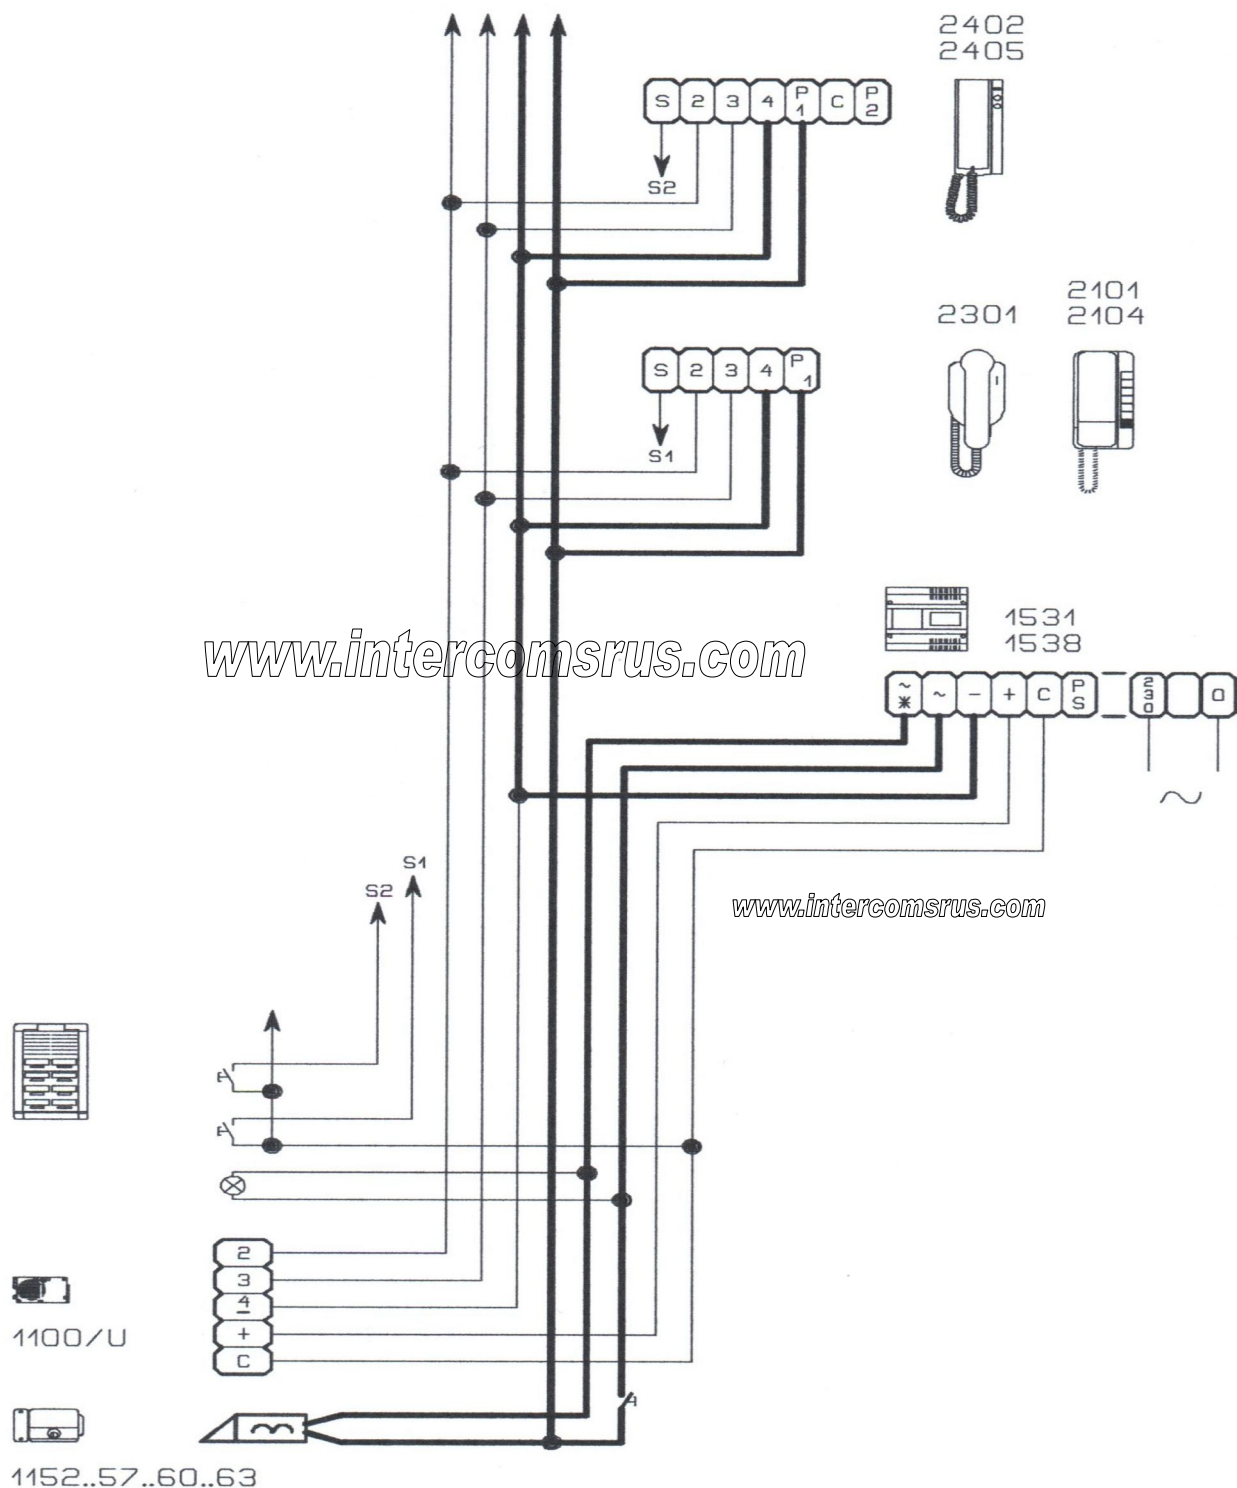

Compatibility Chart

COMELIT ART. 2602U - ART. 2603U <i>www.intercomsrus.com</i>	A	B	C	D	E	E M	J1
ACET	5	10	2	9	7	M	-V
ALCAD TEL-001 - TEL002	1	3	2	5	4	E	-V
AMPER	D	A	C	E	B	M	-V
ATEA	2	4	3	5	1	M	-V
AUTA	10	3	4	12	7	M	-V
AUTA TF92	10	3	4	12	7	E	-V
AUTELCO	P5	a	1	2	b	M	-V
BELL SYSTEM TELEPHONE	Z	R	O	I	T	M	-V
BITRON	9	2	6	C7	1	E	-V
BOGEN	T	1	3	6	2	M	-V
BPT	9	9	5	7	8	E	-V
BPT	2	1	4	3	5	M	-V
CENTRAMATIC	4	2	1	5	3	M	-V
CITESA	1	4	C	B	3	M	-V
CITVOX	5	10	9	T	7	M	-V
COFREL (LT TERRANEO)	T1	1	3	6	2	M	-V
COFREL (LT TERRANEO)	6	4	1	5	3	E	-V
COFREL 600 (LT TERRANEO)	T	1	3	6	2	M	-V
COFREL 603 (LT TERRANEO)	T	6	3	6	2	M	-V
COMELIT VOX ART. 2100	P1	3	4	1	2	M	-V
COMELIT VOX ART. 2101	P1	3	4	S	2	E	-V
COMELIT VOX ART. 2102	P1	3	4	1	2	M	-V
COMELIT VOX ART. 2103	P1	3	4	1	2	M	-V
COMELIT VOX ART. 2104	P1	3	4	S	2	E	-V
COMELIT CIAO ART. 2300	P1	3	4	S	2	E	-V
COMELIT CIAO ART. 2301	P1	3	4	S	2	E	-V
COMELIT CIAO ART. 2302	P1	3	4	S	2	E	-V
COMELIT CIAO ART. 2304	P1	3	4	1	2	M	-V
COMELIT OKAY ART. 2402W	P1	3	4	S	2	E	-V
COMELIT OKAY ART. 2404W	P1	3	4	S	2	E	-V
COMELIT OKAY ART. 2405W	P1	3	4	S	2	E	-V
ELBEX		MIC	LOW	+	SPEC	M	-V
ELVOX	2	6	9	+	4	M	-V
ELVOX	7	2	4	6	1	M	-V
ELVOX 6200	7	2	3	6E	1	E	-V
ENTRA 97	1	2	3	5	6	M	-V
ENTRYPHONE	3	P	F,B,G	4	L	M	-V
ERICSSON DEPN 40101	5	3	2	1	4	M	-V
ERICSSON DEPN 60121	3	5	1	4	7	M	-V
FARFISA	5	1	3	6	2	M	-V
FERMAX 2044 - 20440 - 2110	1	2	3	4	6	E	+L

COMELIT ART. 2602U - ART. 2603U <i>www.intercomsrus.com</i>	A	B	C	D	E	E M	J1
FERMAX Gondola	4	1	3	V5	2	M	-V
FERMAX Reko TF-4	P	A	C	E	B	M	-V
FRINGE	2	3	1	4,*	6	ME	-V
GAME	P	2	3	Z	1	M	-V
GIRO	2	3	1	4	6	M	-V
GOLMAR	X	M	A	N	S	ME	-V
GOLMAR	C2	5	3	7	10	E	-V
GOLMAR	11	5	3	12	4	M	-V
GOLMAR T-600	T	1	3	6	2	M	-V
GOLAMR T810B	P1	5	3	7	10	M	-V
GOLAMR T-2800	4	5	3	7	10	M	-V
LT TERRANEO (COFREL)	T1	1	3	6	2	M	-V
LT TERRANEO (COFREL)	6	4	1	5	3	E	-V
LT TERRANEO (COFREL) 600	T	1	3	6	2	M	-V
LT TERRANEO (COFREL) 603	T	6	3	6	2	M	-V
MM DI MARCHESI	1	3	2	5	4	M	-V
OSTELVI	9	2	6	7	1	M	-V
PORMAT	4	3	2	V	1	M	-V
RIPOLLES	3	1	8	4	2	M	-V
RITTO ELEGANT 40518	11	12	13	15	14	E	-V
SAFNAT	4	1	2	V	3	M	-V
SELT	5	1	3	6	2	M	-V
SIEDLE HT611-01	I	12	9/C	7	11	M	-V
SPRINT	4*	1	3	6	2	M	-V
STR NH200	1	M	O	T	S	M	-V
STR NH205	1	M	O	T	S	E	-V
TAGRA	8	2	6	4	1	M	-V
TEGUI GL	3	4	2	1	5	M	-V
TEGUI HORIZON	3	4	2	1	5	ME	-V
TELEVES	4	2	3	T	1	M	-V
TESLA DDZ 85	1	2	3	4	6	M	-V
TESLA DDZ 93	Z	2	3	4	6	M	-V
TUNE	8	2	6	4	1	M	-V
URMET 730/1	6	2	9	7	1	M	-V
URMET DOMUS 1131 - 1132 - 1133	9	2	6	CA	1	E	-V
URMET DOMUS 1130	9	2	10	7	1	M	-V
URMET DOMUS 1134	9	2	6	CA	1	E	-V
VIDEX	5	1	3	4	2	E	-V
VIDEX	5	1	7	6	2	M	-V
YUS PHONE	EL	T	-	B/PT	R	M	-V

www.intercomsrus.com

WIRING DIAGRAM

Comelit 2402W-2405W 1 Way 5 Wire