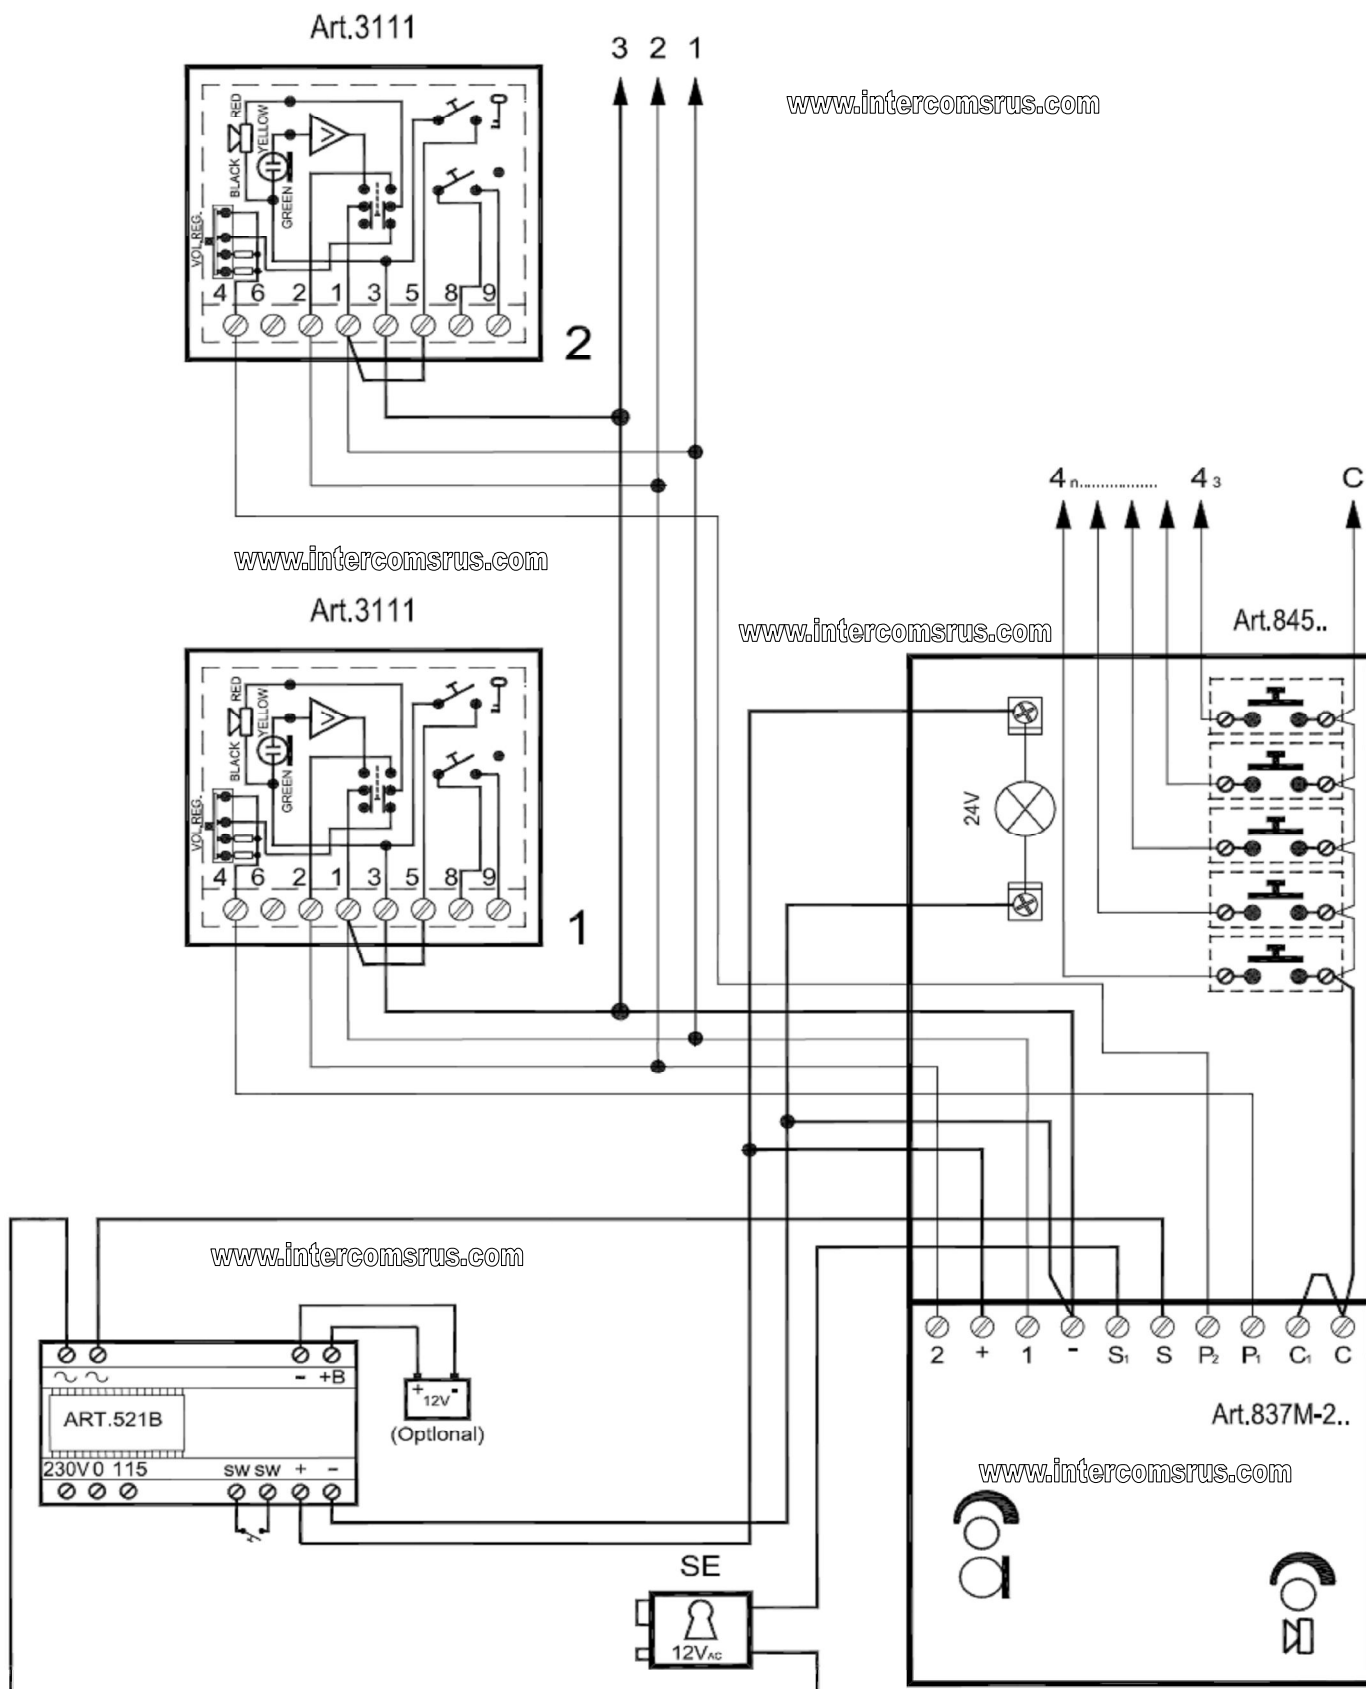

Wiring Diagram

Systems with 837M amp (Electronic Call)