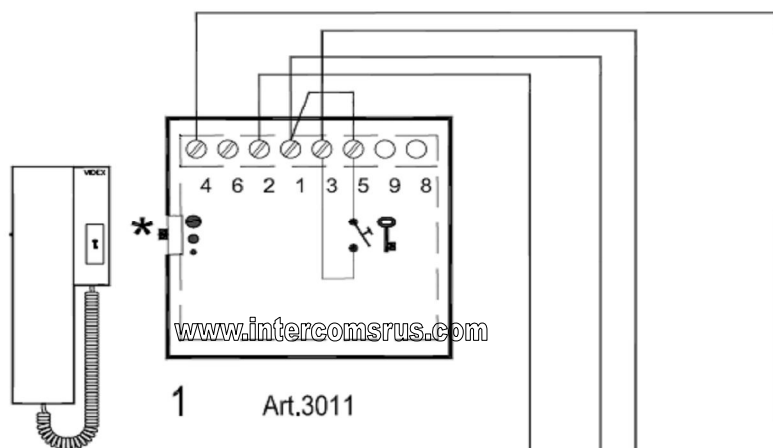

2) Some older systems will have cable with one coloured core and a solid white core in this case mark each core with a marker or tape.

3) Some systems may have loop on wiring, you will have 2 cables into your handset (make sure any joins remain, as these may be serving other flats on the system).

Wiring Diagram

Videx 924 / Smart 1 Way Audio AC Call

Art.924 - Art.SMART1

Wiring Diagram

Videx 924 / Smart with 2 Entrance Panels

Wiring Diagram

Systems with 836M amp (Electronic Call)

ART.3K1.. 1S..