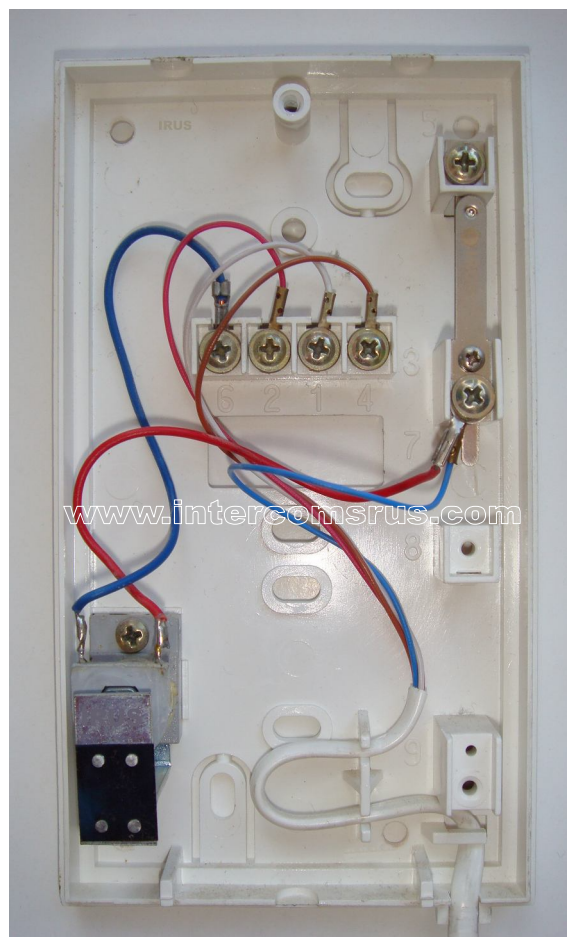

Videx Smart 1

Terminals

- | | |
|---|---------------------|
| 4 | Electronic Call |
| 6 | Call AC |
| 2 | Speech In (Speaker) |
| 1 | Speech Out (Mic) |
| 3 | Common |
| 5 | Lock |

IMPORTANT NOTE :

1) Before replacing the handset make note of the wires to each terminal on the existing unit (an easy way is to cut each core off leaving a piece of the insulation in place with colour visible) twist unused cores together (so you know they are not used, do not short them out).

2) Some older systems will have cable with one coloured core and a solid white core in this case mark each core with a marker or tape.

3) Some systems may have loop on wiring, you will have 2 cables into your handset (make sure any joins remain, as these may be serving other flats on the system).

Wiring Diagram

Videx 924 / Smart 1 Way Audio AC Call

Art.924 - Art.SMART1

Wiring Diagram

Videx 924 / Smart with 2 Entrance Panels

Wiring Diagram

Systems with 836M amp (Electronic Call)

ART.3K1.. 1S..