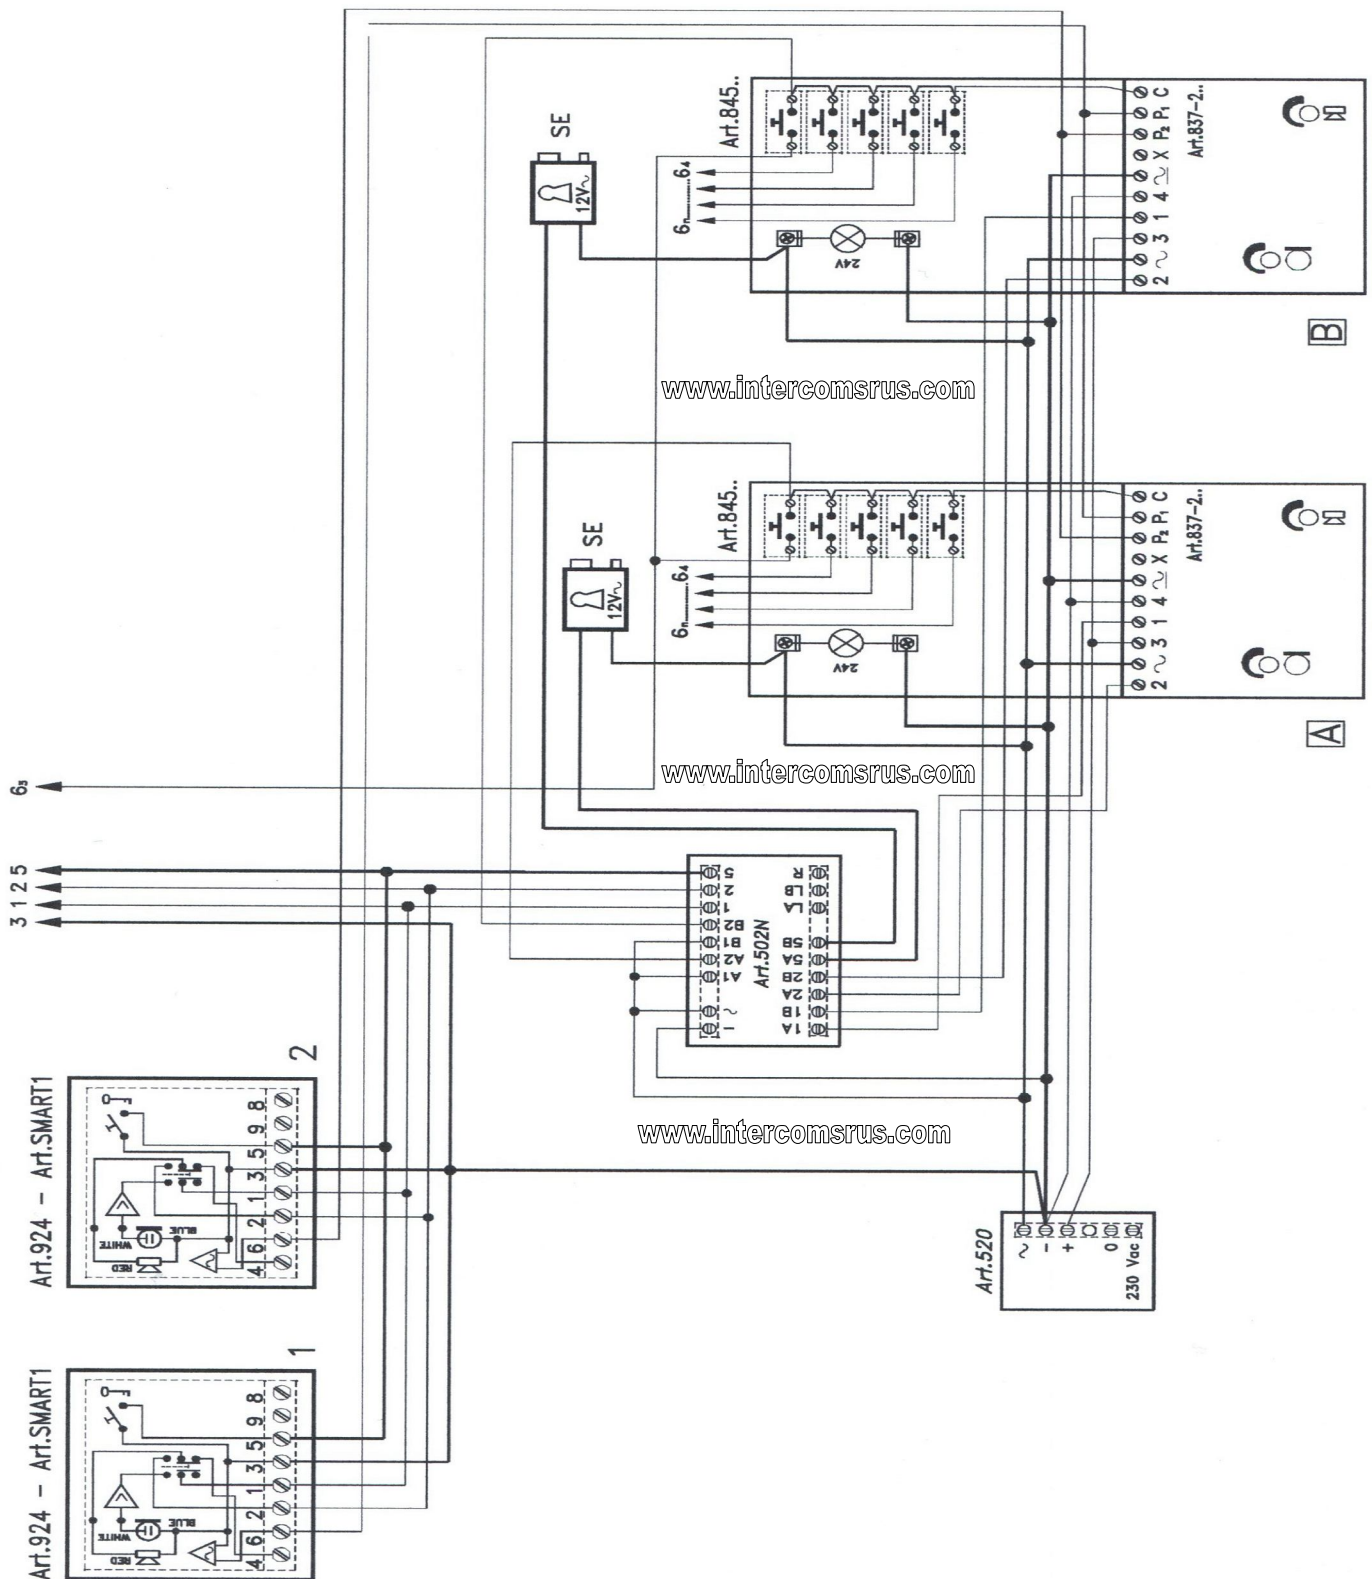

2) Some older systems will have cable with one coloured core and a solid white core in this case mark each core with a marker or tape.

3) Some systems may have loop on wiring, you will have 2 cables into your handset (make sure any joins remain, as these may be serving other flats on the system).

Wiring Diagram

Videx 924 / Smart 1 Way Audio AC Call

Art.924 - Art.SMART1

Wiring Diagram

Videx 924 / Smart with 2 Entrance Panels

Wiring Diagram

Systems with 836M amp (Electronic Call)

ART.3K1.. 1S..