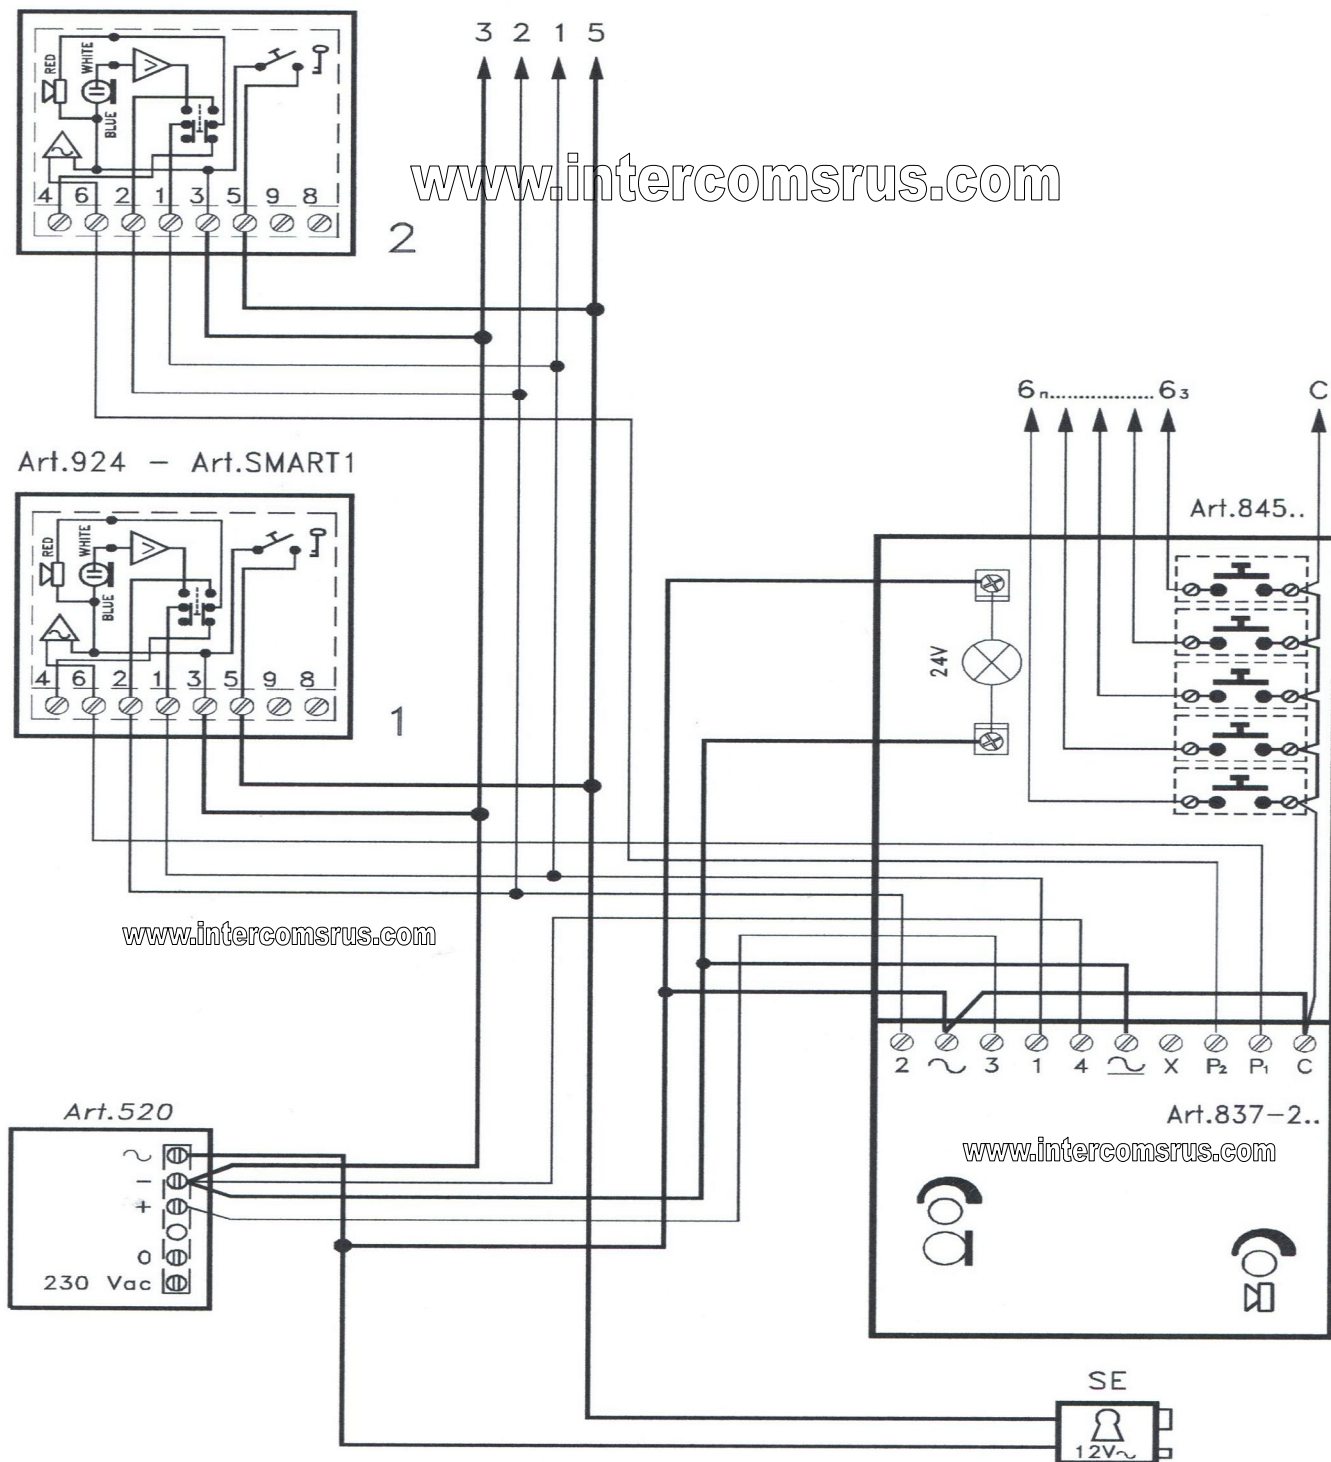

Videx Smart 1

Terminals

- | | |
|---|---------------------|
| 4 | Electronic Call |
| 6 | Call AC |
| 2 | Speech In (Speaker) |
| 1 | Speech Out (Mic) |
| 3 | Common |
| 5 | Lock |

IMPORTANT NOTE :

1) Before replacing the handset make note of the wires to each terminal on the existing unit (an easy way is to cut each core off leaving a piece of the insulation in place with colour visible) twist unused cores together (so you know they are not used, do not short them out).

2) Some older systems will have cable with one coloured core and a solid white core in this case mark each core with a marker or tape.

3) Some systems may have loop on wiring, you will have 2 cables into your handset (make sure any joins remain, as these may be serving other flats on the system).

Wiring Diagram

Videx 924 / Smart 1 Way Audio AC Call

Art.924 - Art.SMART1

Wiring Diagram

Videx 924 / Smart with 2 Entrance Panels

Wiring Diagram

Systems with 836M amp (Electronic Call)

ART.3K1.. 1S..